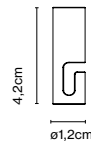

Hook Accessory

Code A693-007
Finish ● Black

Materials
Structure: Painted iron

Product type: Accessory
Weight: Net 0,01 kg – Gross 0,01 kg
Package: 2 x 2 x 5 cm - 0,01 kg – VOL - 0,002 m³

Product notes: Accessory to guide the cable.