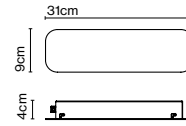

Product type: Ceiling
 Luminaire: 220 - 240 VAC
 Weight: Weight 0,7 kg – Gross 1 kg
 Package: 34 x 21 x 7 cm - 1 kg - VOL - 0,01 m³

Materials
 Structure: Metal

Dimmable

Product notes: Take into account the total power in watts and the power of the driver. The wattage of the selected lamps cannot exceed the max wattage of the canopy's driver. Therefore, you must choose your canopy/driver by the power required.

Materials
Structure: Painted iron

Product type: Accessory
Luminaire: 220 - 240 VAC TRIAC 50W (max.)
220 - 240 VAC DALI / Casambi 60W (max.)

Weight: Net 1,2 kg – Gross 1,6 kg
Package: 42 x 42 x 8 cm -1,6 kg – VOL - 0,01 m³

Weight: Net 3,2 kg – Gross 3,8 kg
 Package: 42 x 42 x 8 cm - 3,8 kg – VOL - 0,01 m³
 Product notes: Canopy for 24V luminaires.

Wire installation: Hardwired
 Canopy color: Black - Entry points: 3

Cluster Ambrosia V 200W