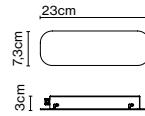

Product type: Ceiling
 Luminaire: 220 - 240 VAC
 Weight: Weight 0,7 kg – Gross 1 kg
 Package: 34 x 21 x 7 cm - 1 kg - VOL - 0,01 m³

Materials
 Structure: Metal

Dimmable

Product notes: Take into account the total power in watts and the power of the driver. The wattage of the selected lamps cannot exceed the max wattage of the canopy's driver. Therefore, you must choose your canopy/driver by the power required.

Materials
Structure: Painted iron

Product type: Accessory
Luminaire: 220 - 240 VAC TRIAC 50W (max.)
220 - 240 VAC DALI / Casambi 60W (max.)

Weight: Net 1,2 kg – Gross 1,6 kg
Package: 42 x 42 x 8 cm -1,6 kg – VOL - 0,01 m³

Weight: Net 3,2 kg – Gross 3,8 kg
 Package: 42 x 42 x 8 cm - 3,8 kg – VOL - 0,01 m³
 Product notes: Canopy for 24V luminaires.

Wire installation: Hardwired
 Canopy color: Black - Entry points: 3

Cluster Ambrosia V 200W