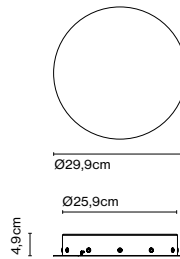

Product type: Ceiling
 Luminaire: 220 - 240 VAC
 Weight: Weight 0,7 kg – Gross 1 kg
 Package: 34 x 21 x 7 cm - 1 kg - VOL - 0,01 m³

Materials
 Structure: Metal

Dimmable

Product notes: Take into account the total power in watts and the power of the driver. The wattage of the selected lamps cannot exceed the max wattage of the canopy's driver. Therefore, you must choose your canopy/driver by the power required.

Materials
Structure: Painted iron

Product type: Accessory
Luminaire: 220 - 240 VAC TRIAC 50W (max.)
220 - 240 VAC DALI / Casambi 60W (max.)

Weight: Net 1,2 kg – Gross 1,6 kg
Package: 42 x 42 x 8 cm -1,6 kg – VOL - 0,01 m³

Weight: Net 3,2 kg – Gross 3,8 kg
 Package: 42 x 42 x 8 cm - 3,8 kg – VOL - 0,01 m³
 Product notes: Canopy for 24V luminaires.

Wire installation: Hardwired
 Canopy color: Black - Entry points: 3

Cluster Ambrosia V 200W