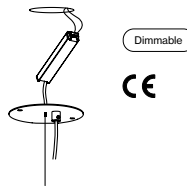

Dimmable

CE

Product notes: Take into account the total power in watts and the power of the driver. The wattage of the selected lamps cannot exceed the max wattage of the canopy's driver. Therefore, you must choose your canopy/driver by the power required.