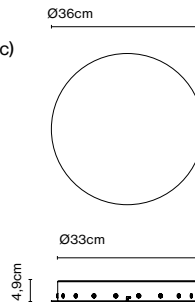

Cluster Ambrosia V 200W

Code A666-237-39
A666-235-39
A666-236-39
Finish ● Black
● Black
● Black

Dimming Triac
DALI (max. 150W)
Casambi (max. 150W)
Class II
I
I

Materials
Structure: Painted iron

Dimmable: Yes
Integrated dimmer: No
Dimming protocols: Phase cut (Triac)
DALI
Casambi

Product type: Accessory
Luminaire: 220 - 240 VAC TRIAC 200W (max.)
220 - 240 VAC DALI / Casambi 150W (max.)

Weight: Net 3,4 kg – Gross 4 kg
Package: 42 x 42 x 8 cm - 4 kg – VOL - 0,01 m³
Product notes: Canopy for 24V luminaires.